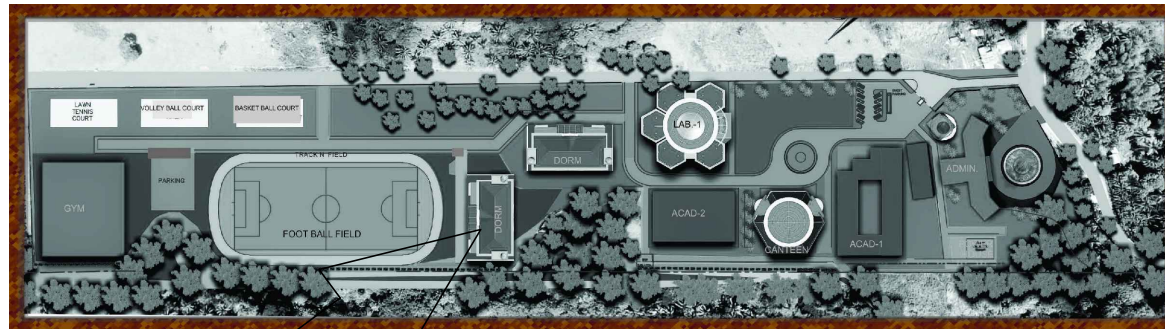

PERSPECTIVE

SITE LOCATION

PSHS/MIMAROPA REGION CAMPUS
SITE DEVELOPMENT PLAN

OWNER :	PROJECT TITLE / LOCATION :	PREPARED BY :	APPROVED BY :	SHEET CONTENT	SHEET NO.
<p>REPUBLIC OF THE PHILIPPINES DEPARTMENT OF SCIENCE AND TECHNOLOGY PHILIPPINE SCIENCE HIGH SCHOOL MIMAROPA REGION CAMPUS MIMAROPA REGION CAMPUS, ODIONGAN ROMBLON</p>	<p>PROPOSED DORMITORY BUILDING MIMAROPA REGION CAMPUS, ODIONGAN ROMBLON</p>	<p>ARCH. JOLITO G. TAN RESIDENT ARCHITECT</p>	<p>EDWARD C. ALBARACIN CAMPUS DIRECTOR</p>		<p>AR - 01</p>